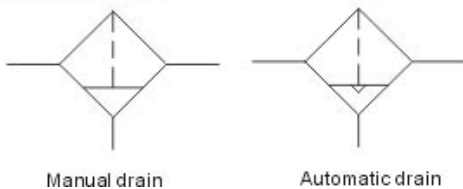

AF Series Filter

[S Series Air Treatment Component](#) > AF Series Filter

[AF Series Filter 's PDF file](#)

Order code for AF Series Filter

AF	2000	—	01	D
Model	Rated flow(L/min)		Port Size:(PT)	Drain Type:
	2000:750		01: 1/8 "	Blank: Manual drain
	3000:1500		02: 1/4 "	D: Automatic drain
	4000:4000		03: 3/8 "	
	5000:7000		04: 1/2 "	
			06: 3/4 "	
			10: 1 "	

Symbol for AF Series Filter

Specifications for AF Series Filter

Type	AF2000-01(02)	AF3000-02(03)	AF4000-03(04,06)	AF5000-06(10)
Working fluid	Air			
Port Size	1/8"(1/4")	1/4"(3/8")	1/2"(3/4)	3/4"(1")
Filtration	5-25µm			
Maximum working pressure	1Mpa			
Proof pressure	1.5Mpa			
Temperature Range	-5~60°C(Unforzen)			
Rated flow(L/min)	750	1500	4000	7000
Capacity(cm ³)	15	20	45	130
Materials	Body	Aluminum alloy		
	Bowl	Polycarbonate		
	Bowl Guard	Iron		