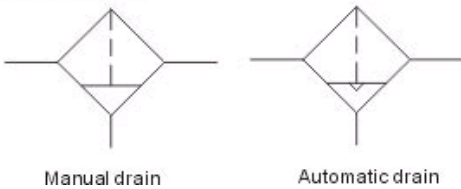

AF Series Filter

[S Series Air Treatment Component](#) > AF Series Filter

[AF Series Filter 's PDF file](#)

Order code for AF Series Filter

AF	2000	—	01	D
Model	Rated flow(L/min)		Port Size:(PT)	Drain Type:
	2000:750		01: 1/8 "	Blank: Manual drain
	3000:1500		02: 1/4 "	D: Automatic drain
	4000:4000		03: 3/8 "	
	5000:7000		04: 1/2 "	
			06: 3/4 "	
			10: 1 "	

Symbol for AF Series Filter

Specifications for AF Series Filter

Type	AF2000-01(02)	AF3000-02(03)	AF4000-03(04,06)	AF5000-06(10)
Working fluid	Air			
Port Size	1/8"(1/4")	1/4"(3/8")	1/2"(3/4)	3/4"(1")
Filtration	5-25µm			
Maximum working pressure	1Mpa			
Proof pressure	1.5Mpa			
Temperature Range	-5~60°C(Unforzen)			
Rated flow(L/min)	750	1500	4000	7000
Capacity(cm ³)	15	20	45	130
Materials	Body	Aluminum alloy		
	Bowl	Polycarbonate		
	Bowl Guard	Iron		