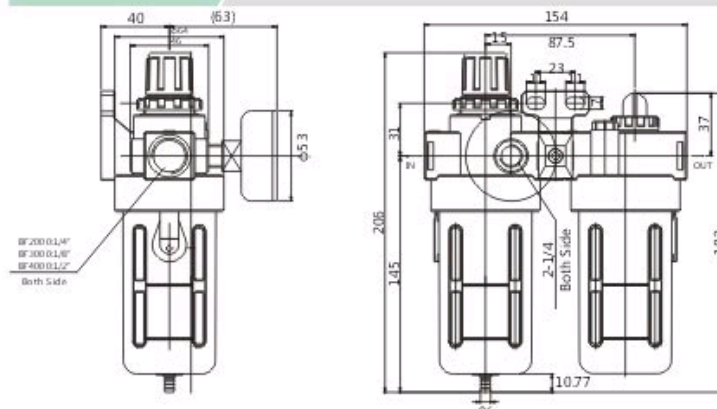

BFC Series Air Combination

A Series Air Treatment Component > BFC Series Air Combination

BFC Series Air Combination 's PDF file

Order code for BFC Series Air Combination

BFC Mode BFC:Medium series FR.L unit	3000 Port Size 2000:1/4" 3000:3/8" 4000:1/2"	□ Drain type Blank: Semi-auto drain A: Auto drain
--	---	---

Symbol for BFC Series Air Combination

Model	BFC2000	BFC3000	BFC4000	
Fluid	Air			
Port size	1/4"	3/8"	1/2"	
Filtering grade	40μ			
Pressure range	0.05~0.85Mpa			
Max service pressure	0.95Mpa			
Proof Pressure	1.5Mpa			
Working temperature range	-5~60°C			
Drain bowl capacity	60 c.c			
Oil bowl capacity	90 c.c			
Recommend lubricant	ISO VG32 (or equivalent)			
Constitute	Filter-Regulator	BFR2000	BFR3000	BFR4000
	Lubricator	BL2000	BL3000	BL4000

Symbol

Dimensions

Pneumatic equipment directory

- [PEOPLE group](#)
- [Product introduction](#)
- [Pneumatic components](#)
- [Pneumatic valves](#)
- [Solenoid valve](#)
- [Pneumatic cylinders](#)
- [Air preparation](#)
- [Pneumatic Fittings](#)
- [Pneumatic accessories](#)
- [Pneumatic equipments](#)
- [Pneumatic parts](#)
- [Industry News](#)
- [Technical support](#)
- [Pneumatic standards](#)
- [Events](#)
- [Contact Us](#)