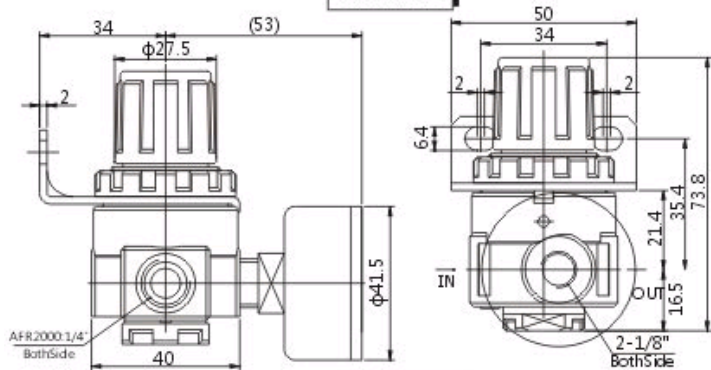

AR SERIES

BR SERIES

Tags: [A Air Treatment Component](#)

[| Air preparation](#) | [TrackBack](#)

[« AL/BL Series Lubricator](#)

[AF/BF Series Air Filter »](#)

Related pneumatic products:

- [A Series Air Treatment Component](#)
- [AL/BL Series Lubricator](#)

[About us](#) | [Sitemap](#) | [Copyright](#) | [Help](#) | [Cooperate](#) | [Down](#) | [Guestbook](#) | [Contact us](#)

Copyright 2007 **China PEOPLE pneumatic equipment Co., Ltd** Some Rights Reserved.