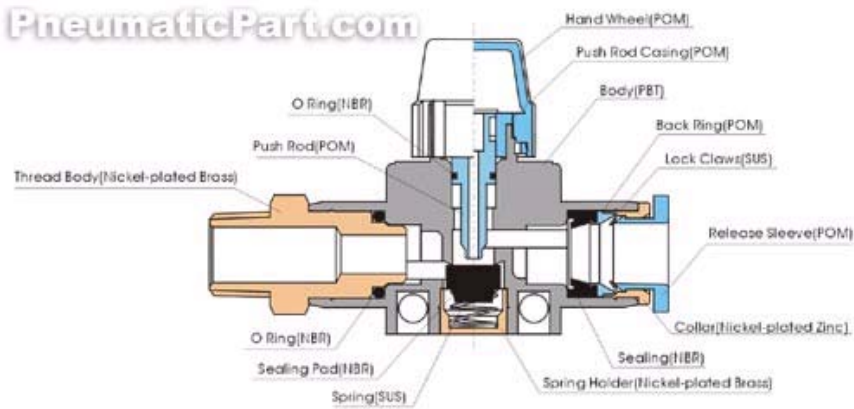

Construction

Specification

Fluid Type	Air (No other type of gas or liquid)	
Working Pressure Range	0-150PSI	0-9.9KgF/cm²(0-990KPa)
Negative Pressure	-29.5 in Hg	-750mm Hg(10 Torr)
Working Temperature	32~140°F	0-60°C

MODEL HVSF	
4-M5	10-01

Pneumatic equipment directory

- PEOPLE group
- Product introduction
- Pneumatic components
- Pneumatic valves
- Solenoid valve
- Pneumatic cylinders
- Air preparation
- Pneumatic Fittings
- Pneumatic accessories
- Pneumatic equipments
- Pneumatic parts
- Industry News
- Technical support
- Pneumatic standards
- Events
- Contact Us

People website search

Pneumatic products

- S Air Treatment Component
- A Air Treatment Component

New products