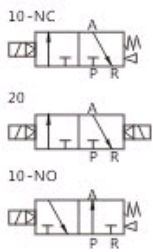

solenoid valve symbol

pneumatic valves > solenoid valve > solenoid valve symbol

View technical date of solenoid valve symbol with PDF

Symbol for 2V Series Solenoid Valve

Solenoid Symbol for 2W & 2Way

Symbol for 3V1 Series Solenoid Valve

Symbol for 3V100 Series Solenoid Valve

Symbol for 3V200 Series Solenoid Valve

Pneumatic equipment directory

- PEOPLE group
- Product introduction
- Pneumatic components
- Pneumatic valves
- Solenoid valve
- Pneumatic cylinders
- Air preparation
- Pneumatic Fittings
- Pneumatic accessories
- Pneumatic equipments
- Pneumatic parts
- Industry News
- Technical support
- Pneumatic standards
- Events
- Contact Us

People website search

Pneumatic products

- S Air Treatment Component
- A Air Treatment Component

New products

Tags: solenoid valve

[Solenoid valve](#) | [TrackBack](#)

« Compact Cylinder

MGP Series Compact Cylinder »