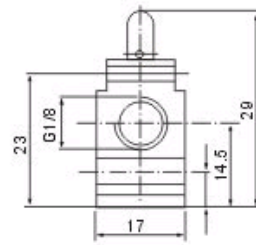

Solenoid valve Quick exhaust valve Air Valve Seat Air Operated Valve Hand Operated Valve
Mechanical valve Flow control valve Check valve Foot operated valve

Tags: mechanical valve

| [Pneumatic valves](#) | [TrackBack](#)

[« Solenoid Valve Seat](#)

[Pneumatic valves »](#)

✚ Related pneumatic products:

[Mechanical valve](#)

[About us](#) | [Sitemap](#) | [Copyright](#) | [Help](#) | [Cooperate](#) | [Down](#) | [Guestbook](#) | [Contact us:INFO@PneumaticPart.com](#)

Copyright 2007 **China PEOPLE pneumatic equipment Co., Ltd** Some Rights Reserved.