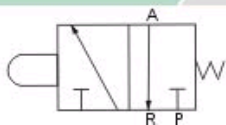

Symbol for MOV series Mechanical valve

Specifications for MOV Mechanical valve

Model	MOV-01	MOV-02	MOV-03	MOV-04
Working Medium	Air			
Design	Cutoff-type2-position3-way switch			
Installation screw	Hole punching in vavel body			
Joint thread screw	1/8"			
Rated flow quantity	80L/min			
Working presure range	0 0.8Mpa			
Temperature range	-10 60°C			
Material	Valve body:aluminum die casting of anodic treatment; sealing parts:butadiene acrylonitrile rubber			

Overall Dimension for MOV Mechanical valve (mm)

Pneumatic equipment directory

- [PEOPLE group](#)
- [Product introduction](#)
- [Pneumatic components](#)
- [Pneumatic valves](#)
- [Solenoid valve](#)
- [Pneumatic cylinders](#)
- [Air preparation](#)
- [Pneumatic Fittings](#)
- [Pneumatic accessories](#)
- [Pneumatic equipments](#)
- [Pneumatic parts](#)
- [Industry News](#)
- [Technical support](#)
- [Pneumatic standards](#)
- [Events](#)
- [Contact Us](#)

People website search

Pneumatic products

- [S Air Treatment Component](#)
- [A Air Treatment Component](#)

New products