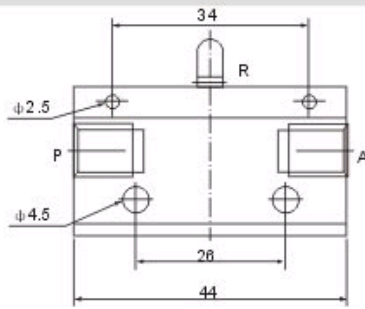

Solenoid valve Quick exhaust valve Air Valve Seat Air Operated Valve Hand Operated Valve
Mechanical valve Flow control valve Check valve Foot operated valve

Tags: mechanical valve

| [Pneumatic valves](#) | [TrackBack](#)

[« Solenoid Valve Seat](#)

[Pneumatic valves »](#)

✚ Related pneumatic products:

[Mechanical valve](#)

[About us](#) | [Sitemap](#) | [Copyright](#) | [Help](#) | [Cooperate](#) | [Down](#) | [Guestbook](#) | [Contact us:INFO@PneumaticPart.com](#)

Copyright 2007 **China PEOPLE pneumatic equipment Co., Ltd** Some Rights Reserved.